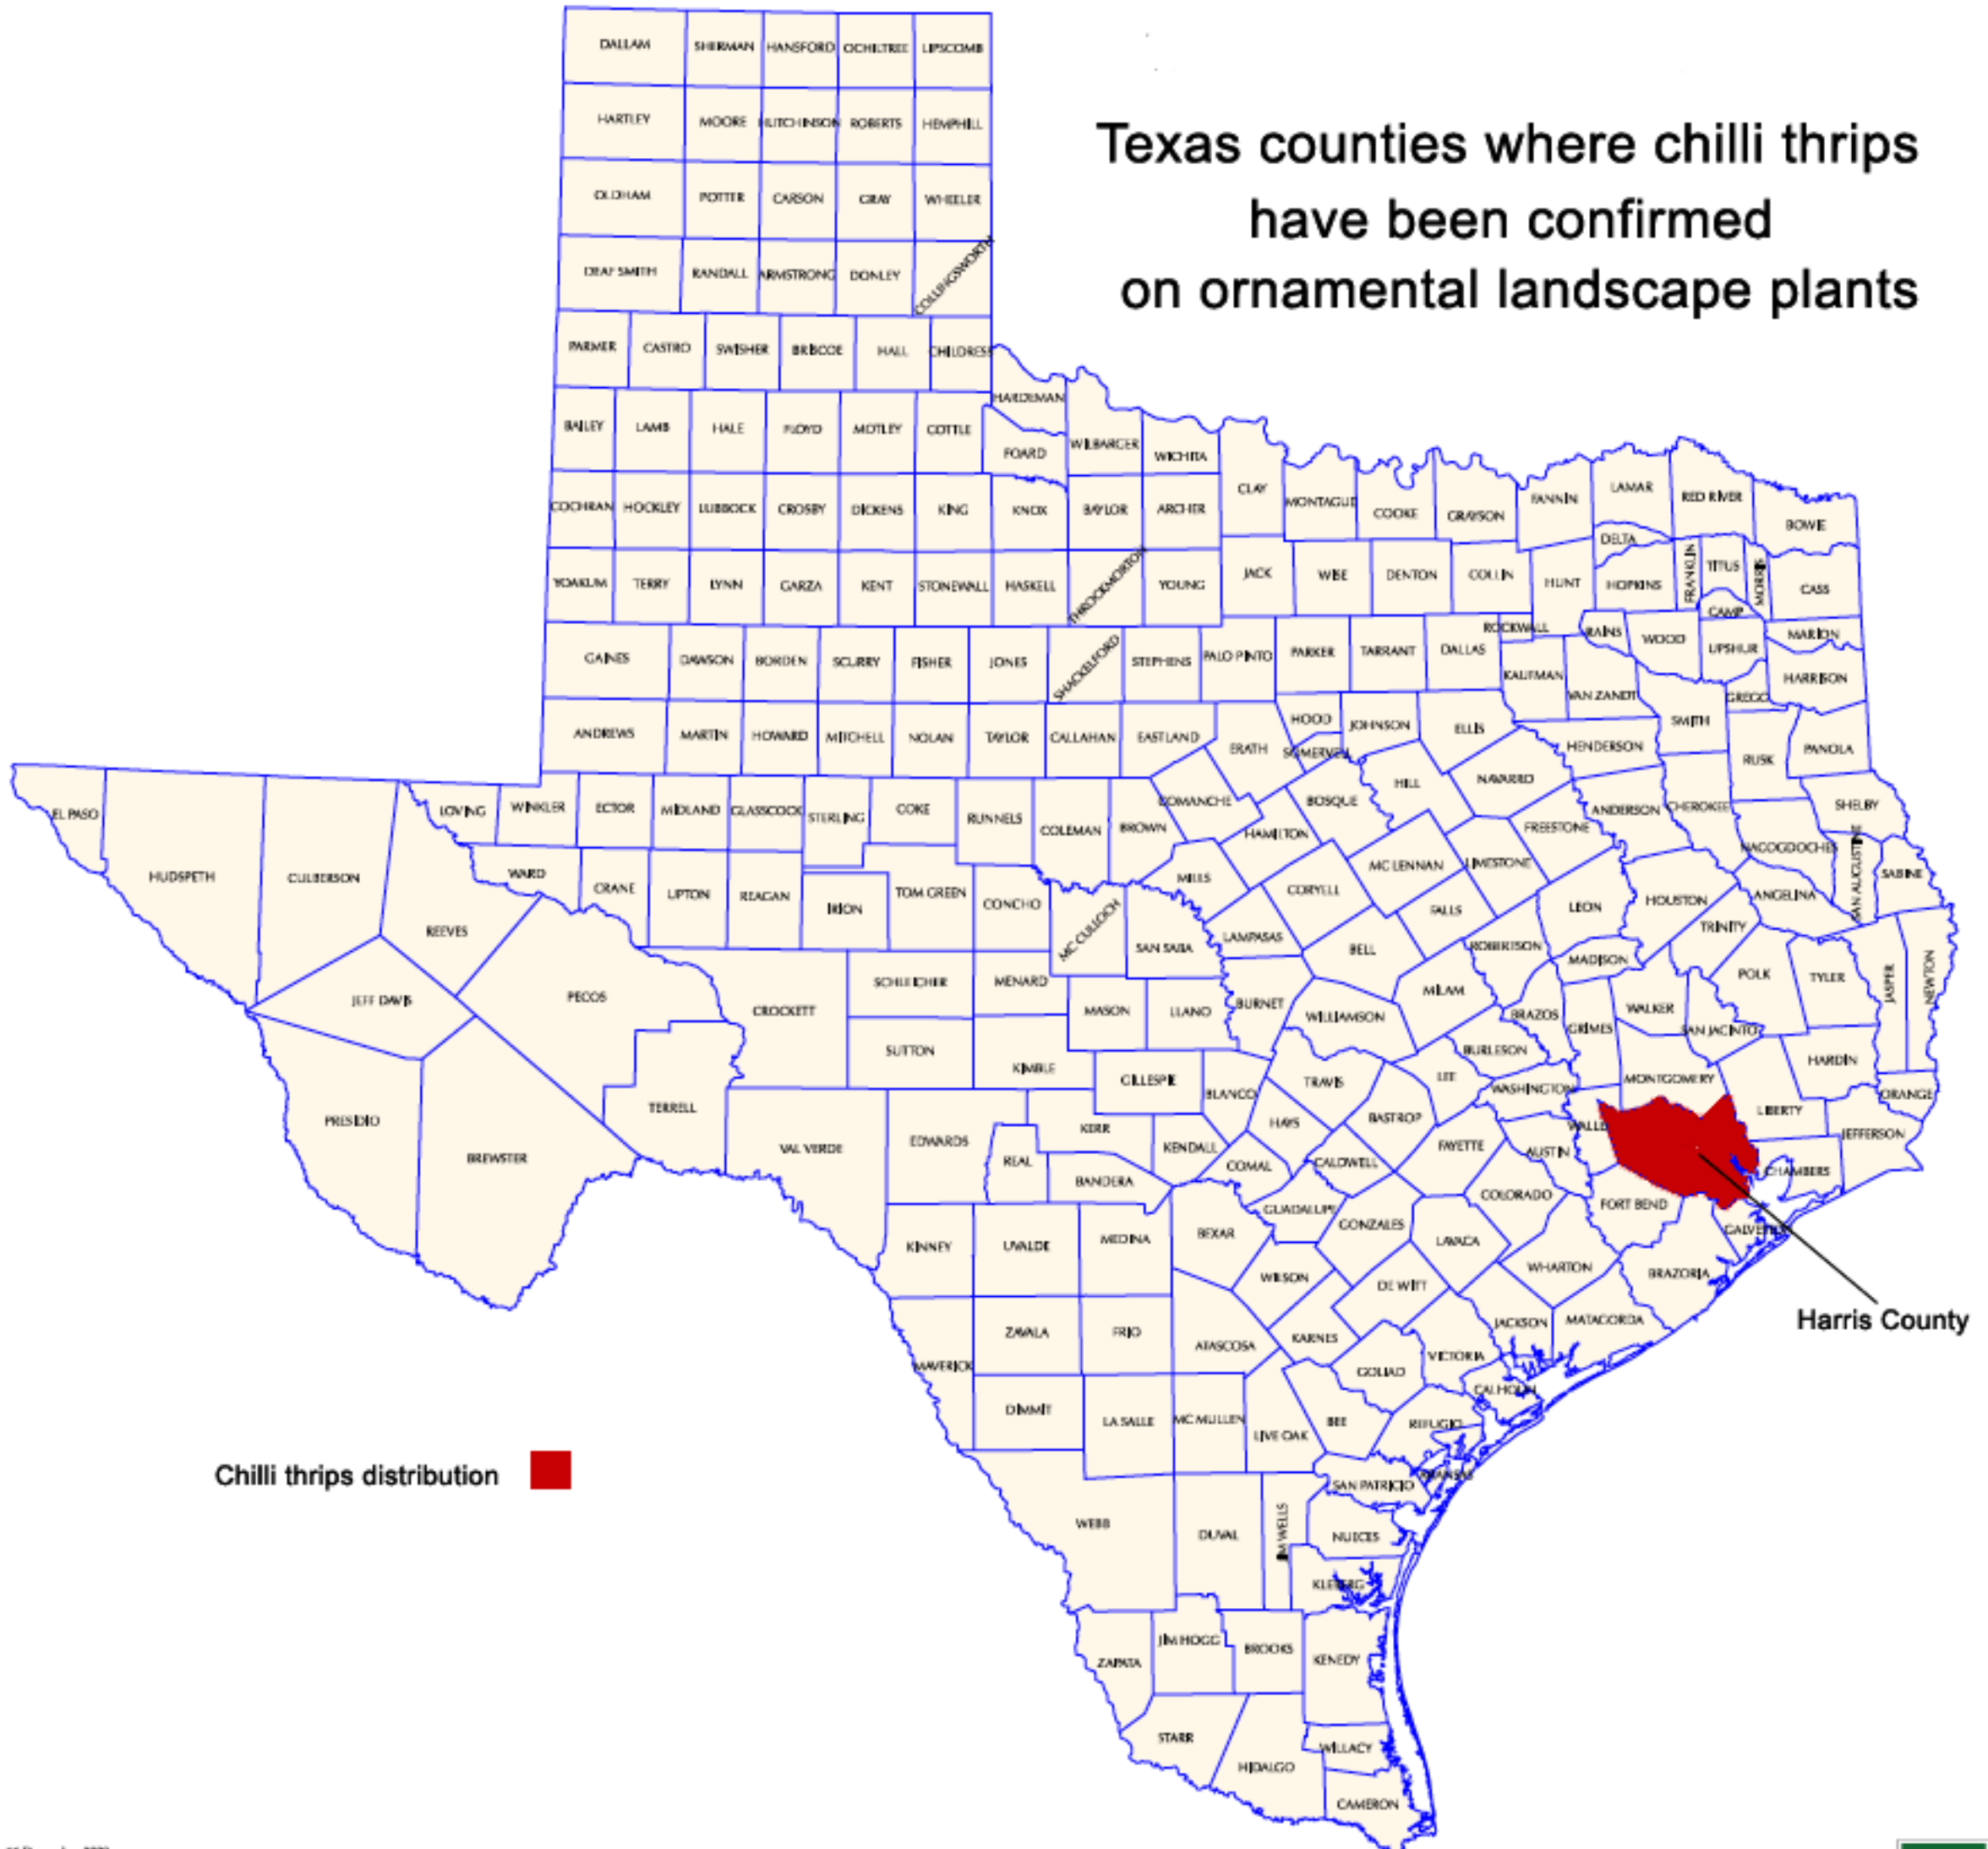

Texas counties where chilli thrips have been confirmed on ornamental landscape plants

11 December 2020
 Projection: Statewide Mapping System
 Map compiled by the Texas Parks & Wildlife Department
 GIS Lab. No claims are made to the accuracy of the data
 or to the suitability of the data to a particular use.